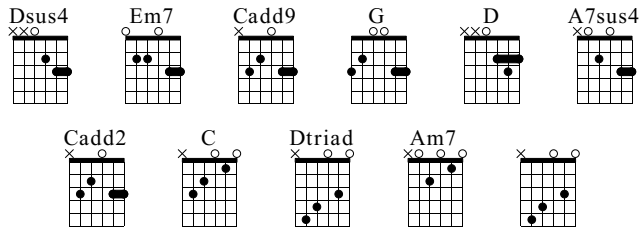

God of Wonders

Third Day
City on a Hill

Standard tuning

♩ = 83

N-Gt

1

Capo. fret 3

T
A
B

NOTE: Capo 3rd fret

5

f

T
A
B

9

T
A
B

13

T
A
B