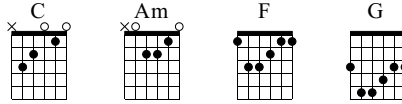

Amor Primero

Timbiriche

Standard tuning

♩ = 120

S-Gt

C Am F

The first system of music is in 4/4 time and features a melody of eighth notes on a treble clef staff. The accompaniment consists of chords on a guitar staff. The chords are C, Am, and F. The first measure is marked with a repeat sign and a forte (f) dynamic. The guitar staff shows fingerings for each note: 0 for open strings, 1 for first fret, 2 for second fret, and 3 for third fret.

G C

The second system of music continues the melody and accompaniment. It features a G chord followed by a C chord. The melody is marked with a 4-measure repeat sign. The guitar staff shows fingerings for each note: 3 for third fret, 4 for fourth fret, 5 for fifth fret, and 0 for open strings. The system ends with a 15-measure repeat sign.