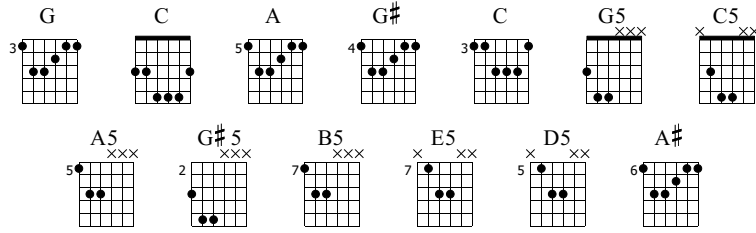

I Got A Girl

Tripping Daisy

I Am An Elastic Firecracker

Standard tuning

♩ = 120

E-Gt

1

G C A G# G C