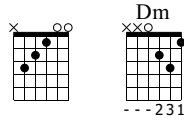

After You're Left

Tutu
Best of Tutu

Words & Music by Antti Uotila

Standard tuning

♩ = 100

N-Gt

f
let ring

T
A
B

let ring

T
A
B

let ring

T
A
B

let ring

T
A
B

let ring

T
A
B