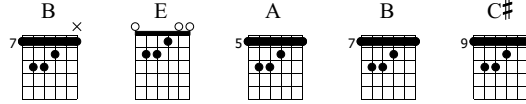

Quizno's Sub

Quizno's

Standard tuning

$\text{♩} = 140$

Press F5 for score information

S-Gt

f

B E A

B E A B

C# E

C# B

The score consists of four systems. Each system has a standard guitar staff with a treble clef and a 4/4 time signature. The first system starts with a B chord (7th fret), followed by a sequence of chords: B, E, A, B, C#. The second system continues with B, E, A, B. The third system features C# and E chords. The fourth system concludes with C# and B chords. Below each staff is a corresponding guitar TAB with fret numbers and picking directions (up and down strokes). The first system includes a dynamic marking *f* and a first ending bracket. The second system has a triplet marking over the first few notes. The third system has a 3/4 time signature change indicated by a '3' over the staff.

E A B E A

Musical notation for measures 10-15. Measure 10 is labeled 'E' and contains a power chord. Measures 11-12 are labeled 'A'. Measure 13 is labeled 'B'. Measure 14 is labeled 'E'. Measure 15 is labeled 'A'. The guitar tabs below show fingerings: 0 0 0 0 0 0 for E; 0 0 1 1 2 2 for A; 0 0 1 1 2 2 for B; 0 0 0 0 0 0 for E; and 0 5 5 5 5 5 for A.

B C#

Musical notation for measures 16-21. Measure 16 is labeled 'B'. Measure 17 is labeled 'C#'. Measures 18-21 contain a sequence of chords. The guitar tabs show fingerings: 5 5 5 5 5 5 for B; 7 7 7 7 7 7 for C#; and 9 9 9 9 9 9, 10 10 10 10 10 10, 11 11 11 11 11 11, and 9 9 9 9 9 9 for the subsequent measures.