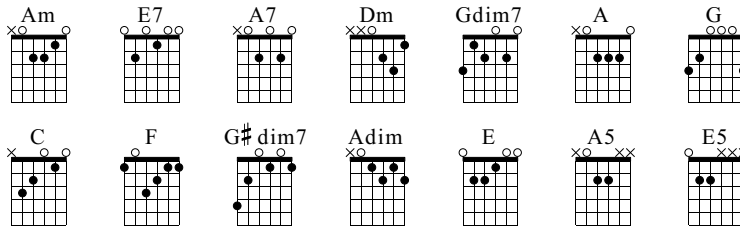

Eugene's Trick Bag

From The Movie, Crossroads

Steve Vai

Elusive Light And Sound Vol.1

Words & Music by Steve Vai

Standard tuning

$\text{♩} = 135$

E-Gt