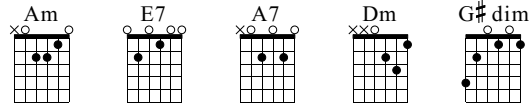

Eugene's Trick Bag

Steve Vai

Words & Music by Metal Gear Dan

Standard tuning

♩ = 160

As Fast as Possible... Try Tapping the 5th Fret - It's Easier...

E-Gt *f* 5x

TAB: 2-4-2-5-2-4-2 | 5-2-4-2-5-2-4-2-5-2-4-2-5-2-4-2

rall. ----- Am *fff*

TAB: 5-2-4-2-5-2-4-2-5-2-4-2-5-2-4-2 | 5-2-4-2-5-2 | 5-8-7-7-5-9-10-8-12-8-10-9-5-7-5-8

E7

TAB: 7-5-7-6-9-7-9-9-7-9-9-7-9-6-7-5

A7 Dm

TAB: 5-9-7-5-7-6-5-8-5-8-5-6-7-5-7-9 | 5-5-8-7-7-10-10-13-10-10-10-7-7-10-8

Musical notation for measure 22, including a treble clef, a key signature of one sharp (F#), and a guitar TAB line with fret numbers: 7 4 5 0 14 11 12 0 17 14 15 0 12 9 10 0.

Musical notation for measure 23, including a treble clef, a key signature of one sharp (F#), and a guitar TAB line with fret numbers: 7 4 5 0 14 11 12 0 17 14 15 0 12 9 10 0.

Musical notation for measure 24, including a treble clef, a key signature of one sharp (F#), and a guitar TAB line with fret numbers: 19 16 17 0 7 4 5 0 17 14 15 0 5 2 3 0.

rall. -----

35

mf *f*

FINISH!

3

T
A
B