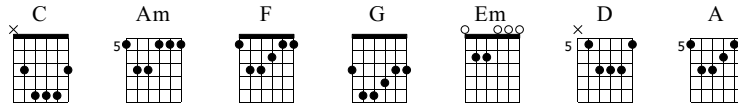

Ne dis pas aux copains

Les Wampas

Trop précieux

Words & Music by Les Wampas

Standard tuning

♩ = 120

N-Gt

1

C C C C C C C C

f

T
A
B

AmAmAmAmAmAmAmAm C C C C C C C C AmAmAmAmAmAmAmAm C C C C C C C C

6

T
A
B

AmAmAmAmAmAmAmAm F F F F F F F F G G G G G G G G EmEmEmEmEmEmEmEm

10

T
A
B

AmAmAmAmAmAmAmAm F F F F F F F F G

14

T
A
B