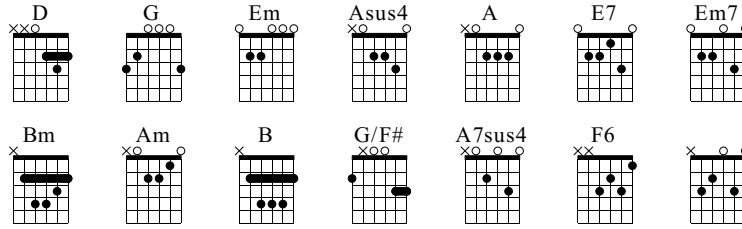

Strong

Robbie Williams

Standard tuning

♩ = 87

N-Gt

Capo. fret 1

f

2 3 2 2 2 2 2 2 3 3 3 3 3 3 3

3 2 2 2 2 2 2 2 0 0 0 0 0 0 0

0 0 0 0 0 0 0 0 3 3 3 3 3 3 3

Em Asus4 A D

0 0 0 0 0 0 0 0 0 0 2 2 2 2 2 2

0 0 0 0 0 0 0 0 0 0 0 0 0 0 0 0

0 0 0 0 0 0 0 0 0 0 0 0 0 0 0 0

E7 G Asus4

0 0 0 0 0 0 0 3 3 3 3 3 3 0 0 0 0