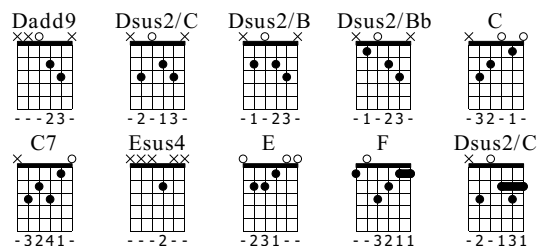

# The Needle and the damage done

Neil Young  
Harvest

Words & Music by supergerd

Standard tuning

♩ = 109

Intro

S-Gt

1

8

Esus4

E

Vocals

Dadd9

Dsus2/C

TAB

The musical score for guitar is written in 4/4 time with a tempo of 109 bpm. It consists of three systems of music. The first system covers measures 1-4, starting with an 'Intro' and featuring a forte (*f*) dynamic. The second system covers measures 5-7, including triplets. The third system covers measures 8-11, with the word 'Vocals' indicating a vocal line. Chord diagrams are placed above the staff at the beginning of each system. The tablature is written below the staff, with 'T' for treble and 'B' for bass.

T  
A  
B

30 C C7 Esus4

T  
A  
B

33 E Vocals Dadd9 Dsus2/C Dsus2/B

T  
A  
B

37 Dsus2/Bb C F Esus4

T  
A  
B

41 E Dadd9