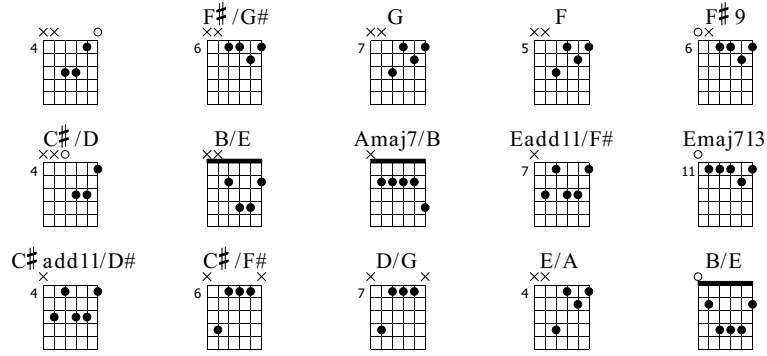

# Zoot Allures

Words & Music by Frank Zappa

Standard tuning

♩ = 45

E-Gt

1

*f*

T  
A  
B