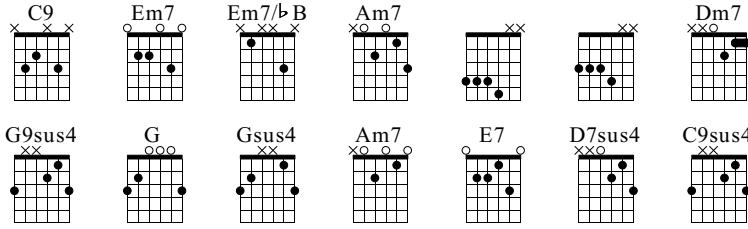

# °RÎÒ ±δ×β ÕÅÕδÔÀ

Words & Music by <http://mlhouse.yeah.net>

Standard tuning

♩ = 95

E-Gt

1

C9 Em7 Em7/bB

*f*

TAB

0 3 0 0 3 0 | 0 3 0 0 3 0 | 0 3 0 0 3 0

3 2 1

4

Am7 C9

TAB

0 1 3 0 1 0 | 4 5 4 3 4 3 | 0 3 0 0 3 0

0 4 3 3

TAB

(8) 5 7 5 7 5 7	5 8 10 8 5 7 7 5 7	5	1 1 2 1 0
			3

49 C9

TAB

0 3 0	3 5 5 5 5 5 5	5 3 3 1	5 5 5 5 5 8 5
3			

53

TAB

7 5 7 5 7 5	7 8 7 5 7 5 7	(7) 7 7 9 8 9 8
-------------	---------------	-----------------

The image shows a musical score for guitar. The top staff is a treble clef staff with a melodic line. The first measure contains five eighth notes with a slur over them, starting on the second line (D4) and ascending to the fifth line (A4). The second measure contains a quarter rest followed by a dotted quarter note on the second line (D4). The bottom staff is a guitar TAB staff with three lines. The first measure contains the fret number (8) on the first line, indicating the eighth fret. The rest of the staff is empty.