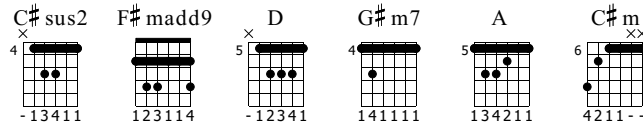

Reflections

Akphaezya

Anthology II - Links From The Dead Trinity

Words & Music by Akphaezya

Standard tuning

♩ = 110

Press F5

Intro