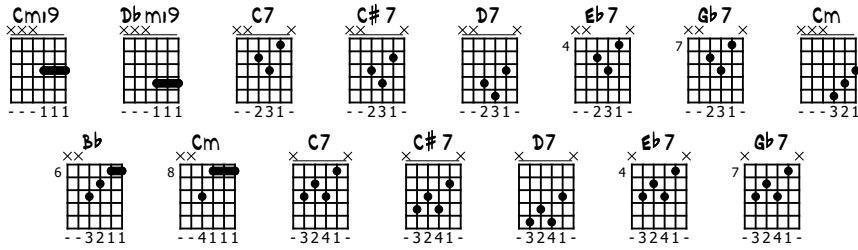

PLAY THAT FUNKY MUSIC

ARRANGED BY VICTOR LOPEZ

STANDARD TUNING

♩ = 112

S-GT

mf

5-3 5-3 5-1 3-1-3 3-1 3-1 3-3 3-5 5-3 3-5 5-3

3-5 5-3 3-5 5-3 3-5 5-3 3-5-3 5-3 3-3 3-3 3-3 3-3

3-5 5-3 3-5 5-3 3-5 5-3 3-5 5-3 3-3 3-3 3-3 3-3

3-5 5-3 3-5 5-3 3-5 5-3 5-3-5 3-3 3-3 3-3 3-3

17 Cm19 Cm19 Dbm19 Cm19 Cm19 Cm19 Cm19 Cm19 Cm19

21 Cm19 Cm19 Dbm19 Cm19 Cm19 Cm19 Cm19 Cm19

25 C7 C#7 D7

29 Eb7 Eb7 Eb7 Eb7 Eb7 Eb7 Eb7 Eb7

33 Eb7 Eb7 Eb7 Eb7 Gb7 Gb7

36

3 1 3 0 3 1 3 1 | 3 3 | 3 5 5 3 | 3 3 | 3 5 5 3

39

3 3 | 3 5 5 3 | 3 3 | 3 5 5 3

Cm Cm Cm Cm Bb

42

Cm Cm Cm Cm Bb Cm Cm Cm Cm Bb Cm Cm Cm Cm Bb

The image shows a musical score for guitar. The top staff contains three measures of music. Each measure begins with a 7/8 time signature. The notes are: Measure 1: quarter note G4, quarter note A4, quarter note B4, quarter note C5, quarter note B4, quarter note A4, quarter note G4. Measure 2: quarter note G4, quarter note A4, quarter note B4, quarter note C5, quarter note B4, quarter note A4, quarter note G4. Measure 3: quarter note G4, quarter note A4, quarter note B4, quarter note C5, quarter note B4, quarter note A4, quarter note G4. The bottom staff is a guitar tab with three measures. Measure 1: 3-5, 5-3, 3-3. Measure 2: 3-5, 5-3, 3-3. Measure 3: 3-5, 3-3.