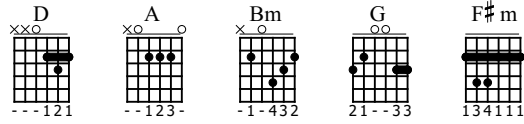

Óëäòàé

Arida Vortex Evil Sorcery

Standard tuning

Moderate ♩ = 145

S-Gt

D

f
let ring

T
A
B