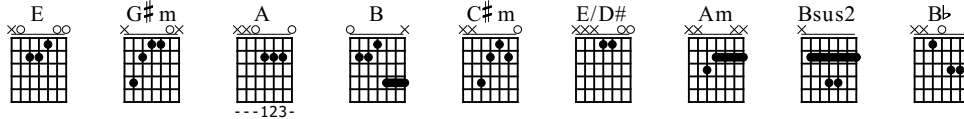

Viva La Gloria

Green Day

21st Century Breakdown

Words by Billie Joe

Music by Green Day

Standard tuning

Moderate ♩ = 132

Press F5 for Information

S-Gt7

E G#m A

mf

TAB

E G#m A

f

TAB

E G#m A

mp f

TAB