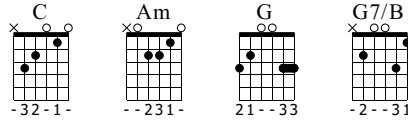

# Keyboard cat

Arranged by Springwig

Music by Charlie Schmidts and Fatso

Standard tuning

♩ = 110

S-Gt

1

C Am G

*mf*

TAB

5

C G7/B Am

TAB

9

G

*let ring*