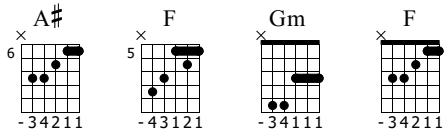

Funny Face

Red Hot Chili Peppers

Stadium Arcadium

Standard tuning

Moderate ♩ = 82

Start

E-Gt

Chords: A#, F, Gm, F

Guitar Solo

92

Musical notation for measures 92-96. The staff shows a sequence of five measures, each containing a quarter rest followed by a quarter note with a dot. Below the staff are five empty guitar TAB lines.

102

Musical notation for measure 102, featuring a treble clef and a 7/8 time signature. The notation consists of five measures, each containing a quarter note followed by a dotted quarter note. The notes are G4, A4, B4, C5, and D5 respectively. Below the staff is a guitar tablature system with three staves labeled T, A, and B.

T				
A				
B				

107

Musical notation for measure 107, featuring a treble clef and a 7/8 time signature. The notation consists of four measures, each containing a quarter note followed by a dotted quarter note. The notes are G4, A4, B4, and C5 respectively. Below the staff is a guitar tablature system with three staves labeled T, A, and B.