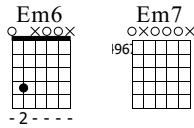

Greensleeves

part 1 tabbed by Joe W. JWein87162@aol.com

Arranged by Howard Morgen

Standard tuning

Moderate ♩ = 107

N-Gt

Em7 Em6 Em7 Em6 Em7

f