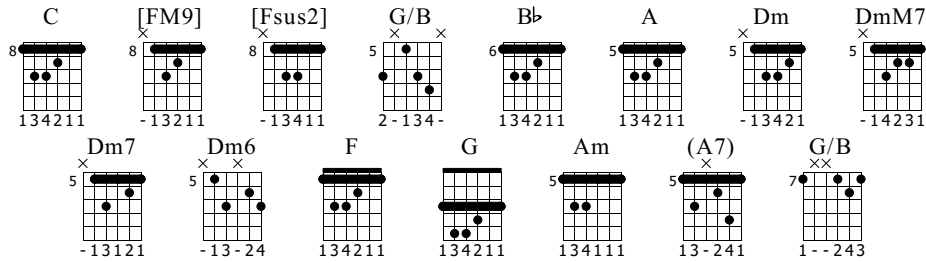

Is It Okay If I Call You Mine?

from the movie "FAME" (1980)

Paul McCrane

Standard tuning

♩ = 71

Intro 0 : 00.72 Verse 0 : 07.79

Is it o kay if I call you m i

S-Gt

G wanting nee ding your love C G/B B♭ o h woh oh woh oh woh woh Woh (A7)

10

TAB: 8-7-8-7-7-5 (5) (5) 5/7-5-8-8-7-8-5-8

oh- oh If I ask of you is it a l right

Verse 0 : 48.27

Dm DmM7 Dm7 G C G/B

13

TAB: (8)-7-5 5-7-5-7-5-(5)-7-5-5-7-5

T A B
 (8) - 5 - 5 - 7 - 3 < 5 - 8 - 8 - 5 - 8 - 8 - 8 - 5 - 8 - 8 - 5 - 5

sets off something in me I can't explain and I

F G Am

35

TAB

8-8 8-8-8 5 7 5 7 5 7 6-7 5 7

can't wait to see you again Oh babe I love your