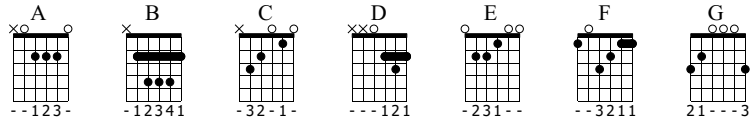

Major Chords And Scales

Standard tuning

Moderate ♩ = 120

Chords

	A	B	C	D	E	F	G
S-Gt							
TAB	0 2 2 2 0	2 4 4 4 2	0 1 0 2 3	2 3 2 0	0 1 1 2 0	1 1 2 3 0	3 0 0 2 0 3

G Major Scale

3

TAB: 3 0 2 3 0 2 4 0 4 2 0 3 2 0 3

D Major Scale

4

TAB: 0 2 4 0 2 0 2 3 2 0 2 0 4 2 0

A Major Scale

5

TAB: 0 2 4 0 2 4 1 2 1 4 2 0 4 2 0

E Major Scale

6