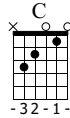

You're beautiful

James Blunt

Standard tuning

♩ = 78

S-Gt

mp
Capo. fret 3

T	0	0	0	0	0	0	0	0	0	3	3	3	3	3	3	3	3	3
A	1	1	1	1	1	1	1	1	1	3	3	3	3	3	3	3	3	3
B	2	2	2	2	2	2	2	2	2	0	0	0	0	0	0	0	0	0
B	3	3	3	3	3	3	3	3	3	3	3	3	3	3	3	3	3	3

T	0	0	0	0	0	0	0	0	1	1	1	1	1	1	1	1	1	1
A	1	1	1	1	1	1	1	1	3	3	3	3	3	3	3	3	3	3
B	2	2	2	2	2	2	2	2	0	0	0	0	0	0	0	0	0	0
B	0	0	0	0	0	0	0	0	3	3	3	3	3	3	3	3	3	3

T	3	3	3	3	3	3	3	3	0	0	0	0	0	0	0	0	0	0
A	0	0	0	0	0	0	0	0	2	2	2	2	2	2	2	2	2	2
B	2	2	2	2	2	2	2	2	3	3	3	3	3	3	3	3	3	3
B	3	3	3	3	3	3	3	3	1	1	1	1	1	1	1	1	1	1

T	0	0	0	0	0	0	0	0	3	3	3	3	3	3	3	3	3	3
A	1	1	1	1	1	1	1	1	0	0	0	0	0	0	0	0	0	0
B	2	2	2	2	2	2	2	2	0	0	0	0	0	0	0	0	0	0
B	3	3	3	3	3	3	3	3	3	3	3	3	3	3	3	3	3	3

28

TAB

0	0	0	0	0	0	0	0	0	0	1	1	1	1	3	3	3	3	0	0	0	0	0	0	0	0	0	0	0	0	0	0	0	0	0
1	1	1	1	1	1	1	1	1	1	1	1	1	1	3	3	3	3	1	1	1	1	1	1	1	1	1	1	1	1	1	1	1	1	1
2	2	2	2	2	2	2	2	2	2	2	2	2	2	0	0	0	0	0	0	0	0	0	0	0	0	0	0	0	0	0	0	0	0	0
0	0	0	0	0	0	0	0	0	0	3	3	3	3	2	2	2	2	3	3	3	3	3	3	3	3	3	3	3	3	3	3	3	3	3