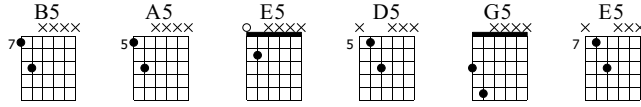

Shake It

The Casanovas

Single

Words & Music by The Casanovas

Standard tuning

♩ = 178

E-Gt

1