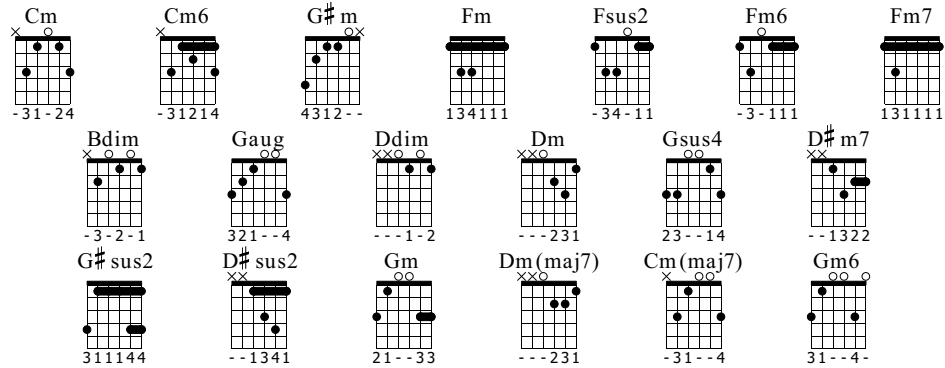

Harmonic Misery

Composers of MSB

Words & Music by Restless One

Standard tuning

$\text{♩} = 80$

E-Gt

Cm Cm Cm Cm Cm Cm Cm Cm6 Cm6 Cm Cm Cm

T	3	3	3	3	3	3	3	3	3	3	3	3
A	1	1	1	1	1	1	1	1	1	1	1	1
B	0	0	0	0	0	0	0	0	2	1	0	0
G	3	3	3	3	3	3	3	3	3	3	3	3