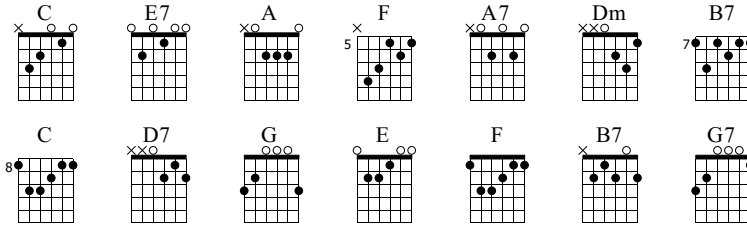

Nobody Knows You When You're Down And Out (2)

Words & Music by Jimmie Cox

Standard tuning

$\text{♩} = 90$

N-Gt

Chords: C, E7, A

Staff 1: Musical notation for measures 1-3.

Staff 2: TAB for measures 1-3.

Chords: F, A7, Dm

Staff 1: Musical notation for measures 4-6.

Staff 2: TAB for measures 4-6.

Chords: F, B7, C, A, D7

Staff 1: Musical notation for measures 7-11.

Staff 2: TAB for measures 7-11.

Chords: G, C, E7, A

Staff 1: Musical notation for measures 12-16.

Staff 2: TAB for measures 12-16.

11 F A7 Dm

TAB

13 F B7 C A D7

TAB

16 Refrain: G C C E A

TAB

TAB