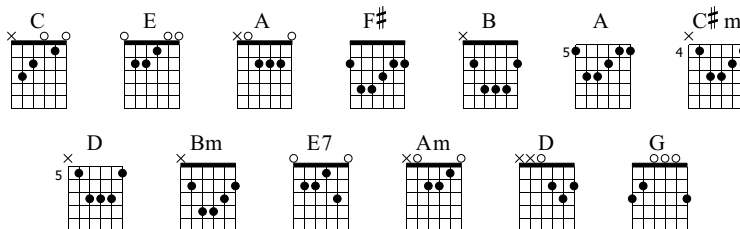

Friday on my mind

Words & Music by The Easybeats

Standard tuning

♩ = 180

E-Gt

f

1

TAB

| | | | | | | | | | | | | | | | | | | | |
|---|---|---|---|---|---|---|---|---|---|---|---|---|---|---|---|---|---|---|---|
| 2 | 4 | 2 | 4 | 2 | 4 | 2 | 4 | 2 | 4 | 2 | 4 | 2 | 4 | 2 | 4 | 2 | 4 | 2 | 4 |
|---|---|---|---|---|---|---|---|---|---|---|---|---|---|---|---|---|---|---|---|

F# F# F# F# F# F# Bm Bm Bm Bm Bm Bm Bm Bm Bm Bm Bm Bm

92

TAB

| | | | | | | | | | | | | | | | | | |
|---|---|---|---|---|---|---|---|---|---|---|---|---|---|---|---|---|---|
| 2 | 2 | 2 | 2 | 2 | 2 | 2 | 2 | 2 | 2 | 2 | 2 | 2 | 2 | 2 | 2 | 2 | 2 |
| 2 | 2 | 2 | 2 | 2 | 2 | 2 | 2 | 2 | 2 | 3 | 3 | 3 | 3 | 3 | 3 | 3 | 3 |
| 3 | 3 | 3 | 3 | 3 | 3 | 3 | 3 | 3 | 3 | 4 | 4 | 4 | 4 | 4 | 4 | 4 | 4 |
| 4 | 4 | 4 | 4 | 4 | 4 | 4 | 4 | 4 | 4 | 4 | 4 | 4 | 4 | 4 | 4 | 4 | 4 |
| 4 | 4 | 4 | 4 | 4 | 4 | 4 | 4 | 4 | 4 | 4 | 4 | 4 | 4 | 4 | 4 | 4 | 4 |
| 2 | 2 | 2 | 2 | 2 | 2 | 2 | 2 | 2 | 2 | 2 | 2 | 2 | 2 | 2 | 2 | 2 | 2 |