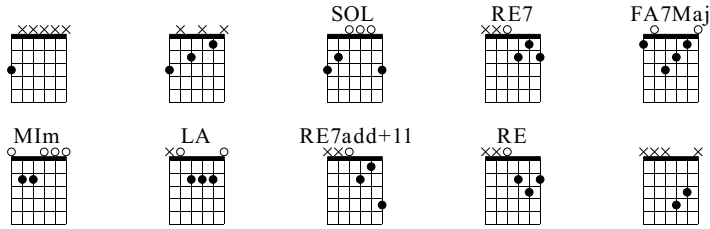

# Picking my way

Dadi / Eikhard

Picking my way, Chet Atkins

Words & Music by Eikhard

Standard tuning

♩ = 120

N-Gt

*f*

SOL RE7

SOL FA7Maj MIm

*mf* *f*

FA7Maj LA

RE7add+11 RE SOL

12

T  
A  
B

3 2 0 2