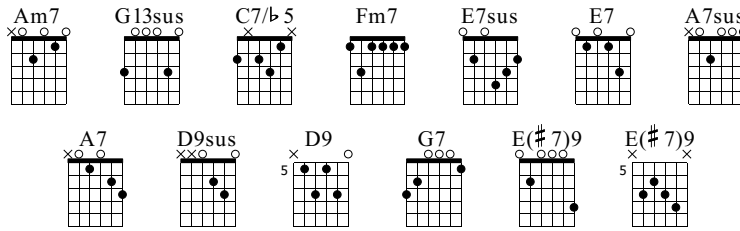

# Walking Street

Steve Erquiaga

Words & Music by Steve Erquiaga

Standard tuning

♩ = 88

Intro

S-Gt

Am7