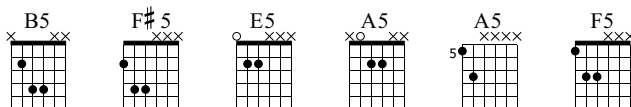

Do que pode acontecer

(parte 1)

ForNoise

Words & Music by ForNoise

Standard tuning

♩ = 130

E-Gt

Measures 1-3 of the guitar part. The guitar staff shows a melody with triplets and slurs. The TAB below shows the corresponding fret numbers: 3-2-3, 3-2-3, 2-3-5, 3-2-3.

Measures 4-6 of the guitar part. The guitar staff shows a melody with triplets and slurs. The TAB below shows the corresponding fret numbers: 3-2-3, 2-3-5, 3-2-3, 3-2-3, 2-3-5, 3-2-3.

Measures 7-8 of the guitar part. Measure 7 contains a triplet of eighth notes. Measure 8 contains a series of chords labeled B5, B5, B5, B5, B5, B5, B5, B5, B5, F#5, E5. The TAB shows fret numbers: 3-2-3, 2-3-5, 3-2, 9-7, 9-7, 9-7, 9-7, 9-7, 9-7, 9-7, 9-7, 9-7, 9-7, 9-7, 9-7, 11-9, 9-7.

Measures 9-11 of the guitar part. Measure 9 contains a series of chords labeled A5, A5, A5, A5, A5, A5, A5, A5, A5, E5, F5. The TAB shows fret numbers: 7-5, 7-5, 7-5, 7-5, 7-5, 7-5, 7-5, 7-5, 7-5, 7-5, 7-5, 7-5, 7-5, 7-5, 7-5, 7-5, 7-5, 7-5, 7-5, 9-7, 7-5, 9-7, 9-7, 9-7, 9-7, 9-7, 9-7, 9-7, 9-7, 9-7, 9-7, 9-7, 9-7, 9-7, 9-7, 9-7, 9-7, 9-7, 11-9, 9-7.