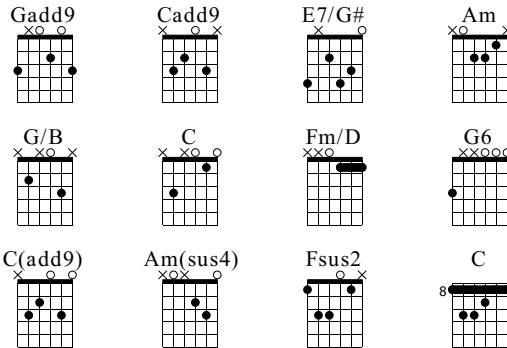

Song for Sara

one little gem for another :-)

Words & Music by 'Gido' (july 14, 2004)

Standard tuning

♩ = 77

N-Gt

Em Am Am/F# C/G Am(sus2)

10

mf *f* *mf* *f* *mp* *mf* *f* *mf* *f* *mp* *mf* *mp* *f* *mf* *f* *mp* *p* *mf*

let ring --- let ring --- let ring --- let ring --- let ring ---

TAB

C/E Am(add9) Dm(add9) Gadd9

15

ff *f* *mf* *mp* *mf* *mp* *mf* *mp* *mf* *mp* *f* *mp* *f* *mf* *f* *mf* *f*