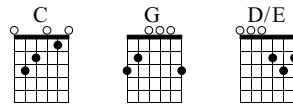

Rub Your Balls

Testicular Cancer Awareness Song
Tom Green
 The Tom Green Show

Words & Music by Tom Green

Standard tuning

♩ = 120

S-Gt

Chords: C, G, D/E

Staff 1: Musical notation for the first system, starting with a forte (*f*) dynamic. The key signature has one sharp (F#).

Staff 2: Tablature for the first system, corresponding to the notes in the staff above.

Chords: G, C, G, D/E

Staff 1: Musical notation for the second system, including a 3x triplet marking.

Staff 2: Tablature for the second system, including a 3x triplet marking.

Chords: G, C, G, D/E, G

Staff 1: Musical notation for the third system, including 3x and 4x markings.

Staff 2: Tablature for the third system, including 3x and 4x markings.

Chord: G

Staff 1: Musical notation for the final system, starting at measure 11.