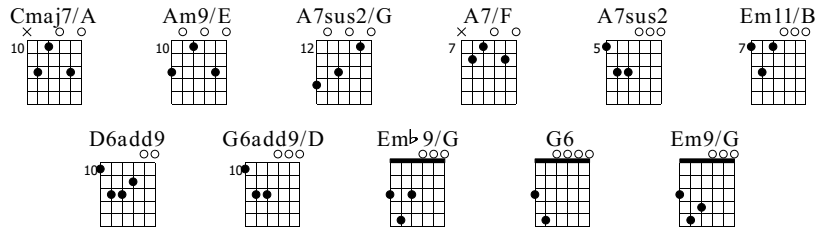

Shot At Dawn

Niall Lovatt

Words & Music by Lovatt

Standard tuning

♩ = 80

Cmaj7/A Am9/E

S-Gt

f

0 0 0 0 0 0 0 0 0 0 0 0 0 0 0 0 0 0
 T 12 12 12 12 12 12 12 12 12 12 12 12 12 12 12 12 12 12
 A 0 0 0 0 0 0 0 0 0 0 0 0 0 0 0 0 0 0
 B 12 12 12 12 12 12 12 12 12 12 12 12 12 12 12 12 12 12

A7sus2/G Am9/E

Verse
Cmaj7/A

37

TAB

| | | | | | | | | | | | | | | | | | | |
|----|----|----|----|----|----|----|----|----|----|----|----|----|----|----|----|----|----|----|
| 0 | 0 | 0 | 0 | 0 | 0 | 0 | 0 | 0 | 0 | 0 | 0 | 0 | 0 | 0 | 0 | 0 | 0 | 0 |
| 12 | 12 | 12 | 12 | 12 | 12 | 12 | 12 | 12 | 12 | 12 | 12 | 12 | 12 | 12 | 12 | 12 | 12 | 12 |
| 0 | 0 | 0 | 0 | 0 | 0 | 0 | 0 | 0 | 0 | 0 | 0 | 0 | 0 | 0 | 0 | 0 | 0 | 0 |
| 10 | 10 | 10 | 10 | 10 | 10 | 10 | 10 | 10 | 10 | 10 | 10 | 10 | 10 | 10 | 10 | 10 | 10 | 10 |
| 12 | 12 | 12 | 12 | 12 | 12 | 12 | 12 | 12 | 12 | 0 | 0 | 0 | 0 | 0 | 0 | 0 | 0 | 0 |