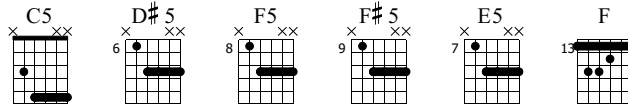

Superstition

The Kills

Keep On Your Mean Side

Standard tuning

♩ = 116

E-Gt

1

C5 D#5 F5