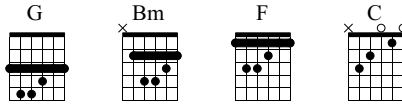

Lady

Words & Music by Kerléo Jeff

Standard tuning

♩ = 120

E-Gt

f

Measures 1-3 of the guitar part. Measure 1 starts with a rest, followed by eighth notes. Measure 2 continues the eighth-note pattern. Measure 3 features a G chord and a Bm chord. Above the staff are wavy lines indicating vibrato. Below the staff is the TAB notation.

TAB: 3 1-0 2-4 5 (5) 3 3 2 2

Measures 4-7 of the guitar part. Measure 4 starts with a rest, followed by eighth notes. Measure 5 continues the eighth-note pattern. Measure 6 features an F chord and a C chord. Measure 7 features a G chord and a Bm chord. Above the staff are wavy lines indicating vibrato. Below the staff is the TAB notation.

TAB: 1 1 0 0 3 3 2 2 1 1 0 3 3 2 2

Measures 8-11 of the guitar part. Measure 8 starts with a rest, followed by eighth notes. Measure 9 continues the eighth-note pattern. Measure 10 features an F chord and a C chord. Measure 11 features a G chord. Above the staff are wavy lines indicating vibrato. Below the staff is the TAB notation.

TAB: 1 1 0 0 3 3 2 2 1 1 0 3 3 3 3

Measures 12-15 of the guitar part. Measure 12 starts with a rest, followed by eighth notes. Measure 13 continues the eighth-note pattern. Measure 14 features a Bm chord, an F chord, and a C chord. Measure 15 features a G chord and a Bm chord. Above the staff are wavy lines indicating vibrato. Below the staff is the TAB notation.