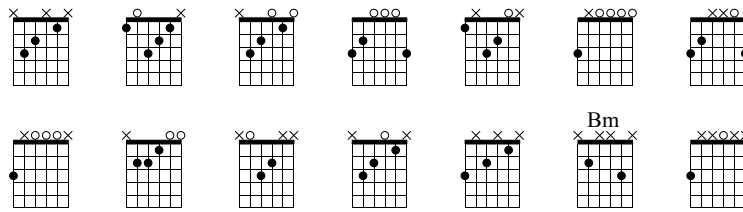

Buck Dancer's Choice

Words & Music by Sam Mc GEE

Standard tuning

♩ = 250

Capo = 5 eme case

S-Gt

f
Capo. fret 5
let ring let ring let ring ----- let ring let ringlet ring let ring

TAB

TAB

let ring let ring

TAB

mp *f*

TAB