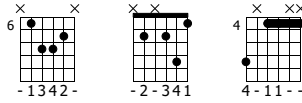

# Ten Years

Dominic Miller

First touch

Words & Music by Dominic Miller

User Defined  
⑥=C

♩ = 73

N-Gt

First system of musical notation. The treble clef staff shows a melodic line starting with a first finger (1) on the 6th fret. The guitar tablature staff shows fret numbers 7, 8, 6, 7, 9, 1, (1), 4, 1, 2, 4, 2. Dynamic markings include *f* and *let ring*.

Second system of musical notation. The treble clef staff continues the melodic line. The guitar tablature staff shows fret numbers 0, 3, 2, 5, 7, 6, (6), 4, 4, 6, 7, 5, 2, 0, 3, 0, 2, 0, 3, 2. Dynamic markings include *let ring*.

Third system of musical notation. The treble clef staff continues the melodic line. The guitar tablature staff shows fret numbers (2), 4, 4, 2, 3, 5, 2, (2), 3, 4, 2, 5, 3, 2, (2), 3, 0, 2, 3, 5, 2, 3. Dynamic markings include *let ring*.

Fourth system of musical notation. The treble clef staff continues the melodic line. The guitar tablature staff shows fret numbers (3), 0, 6, 5, 7, (7), 10, X, 7, 8, 10, 8, (8), 9, 8, 6, 4, 3, 5, 8, 6, 7. Dynamic markings include *let ring*.