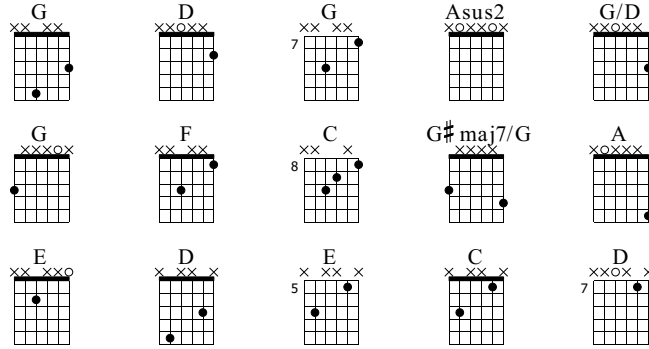

senja merah dikota larangan

metalasia

silantra....bermulanya sebuah epik

Words & Music by cimakan

Standard tuning

♩ = 65

S-Gt

Chords: G, D, G, Asus2, G/D, G, F, C, G# maj7/G, A, E, D, E, C, D

let ring! let ring - - let ring let ring

let ring! let ring let ring! let ring - + let ring

let ring! let ring let ring - + 5x let ring! let ring - +

9

T
A
B

8