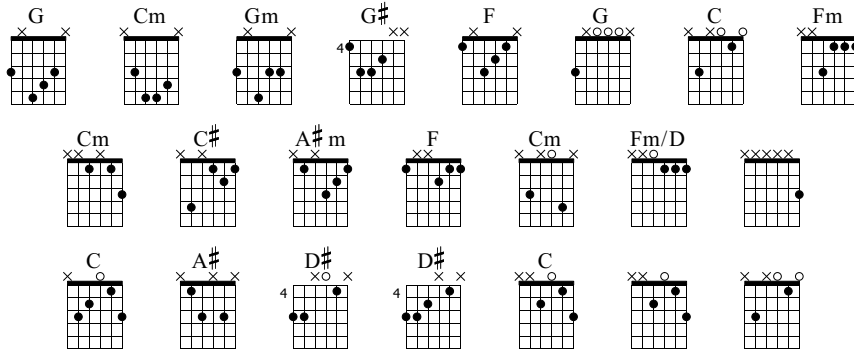

Largo - from "Stabat Mater"

arr. Martin Burn

Words & Music by Palastrina

Standard tuning

♩ = 100

G G Cm Gm G# F G G C C Fm Cm

N-Gt

f

T	3	3	4	3	5	1	0	0	0	0	1	3
A	4	4	5	3	6	2	0	0	1	1	1	1
B	5	5	5	5	6	3	0	0	0	0	1	1
B	3	3	3	3	4	1	3	3	3	3	3	1

C# A#m C C F A# Cm Fm/D C A# D# D#

T	1	1	0	0	1	3	3	3	3	1	3	4	4
A	2	2	1	1	1	3	4	0	1	0	3	0	4
B	1	3	0	0	2	0	0	0	0	0	3	0	4
B	4	1	3	3	1	1	3	0	3	3	1	6	6