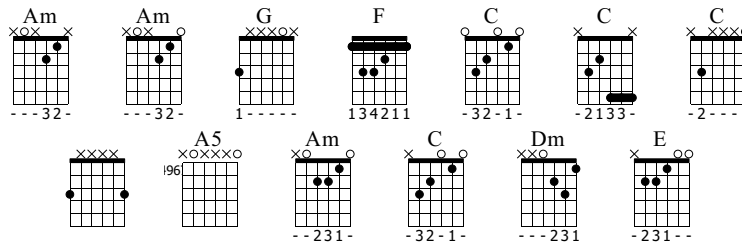

My first song

Sanitaum

Words & Music by Ivan ardi

Standard tuning

♩ = 200

(♩ = ³♩)

Am Am G G

N-Gt