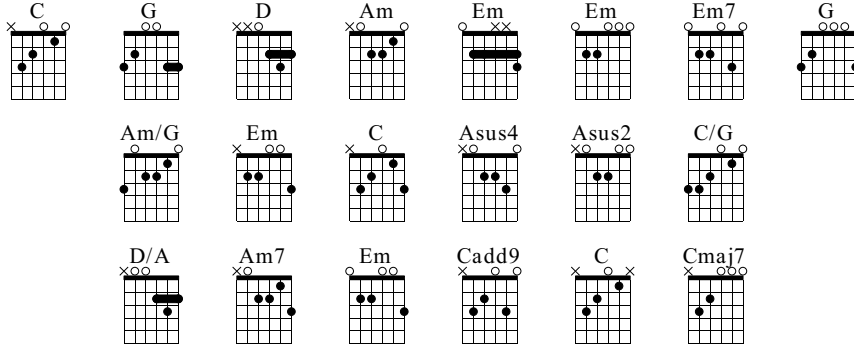

king's crossing

elliott smith

Standard tuning

♩ = 133

intro

intro

(♩ = $\overset{\frown}{\text{3}}$)

S-Gt