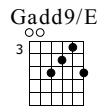

# Walk Don't Run

Johnny Smith

Words & Music by Johnny Smith

Standard tuning

♩ = 120

N-Gt

4/4

*f*

E7/#5      Asus2      G6      G#6add9      Bm      Asus2

1

TAB

0 3 0 5 0 1 3 0 1 3 5 8 7 5

6 5 2 0 3 3 1 1 0 0

0 6 0 0 3 3 1 1 0 0

4 Gm

TAB