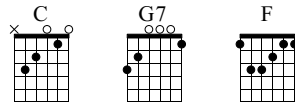

La Shura Brigida

White Widow

Giudizio

Standard tuning

♩ = 175

N-Gt

C G7

f

TAB

0	0	0	0	0	1	1
1	1	0	1	1	0	0
0	0	0	0	0	0	0
3		3		3	3	2 0

C

TAB

1	1	1	1	0	0	0	0	0	0
0	0	0	0	1	1	1	1	1	1
0	0	0	0	0	0	0	0	0	0
3		3		3	0	2	3	3	3

F C

TAB

1	1	1	1	1	1	1	1	1	1	0	0	0	0	0	0	0	0	0	0
1	1	1	1	1	1	1	1	1	1	1	1	1	1	1	1	1	1	1	1
0	0	0	0	0	0	0	0	0	0	0	0	0	0	0	0	0	0	0	0
3	0	2	3	3	3	3	3	3	3	3	3	3	3	3	3	3	3	3	3