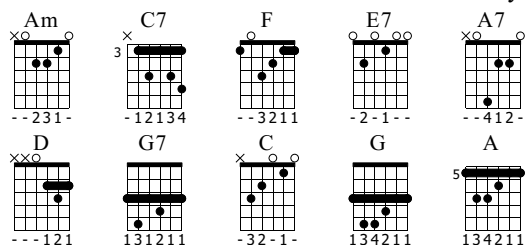

Les Passantes

Georges Brassens

Words & Music by Georges Brassens (Poème d'Antoine POL)

Standard tuning

♩ = 100

N-Gt

Am C7

f