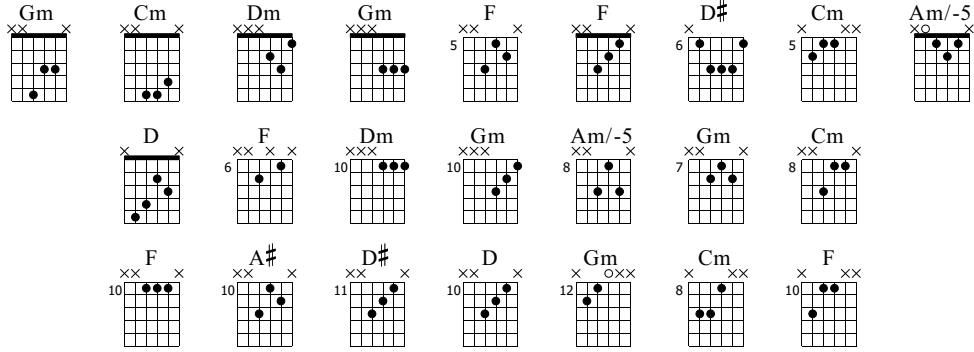

Sezen Aksu-Geri don

Standard tuning

♩ = 69

S-Gt

Gm Cm

f

TAB

Dm Gm Cm