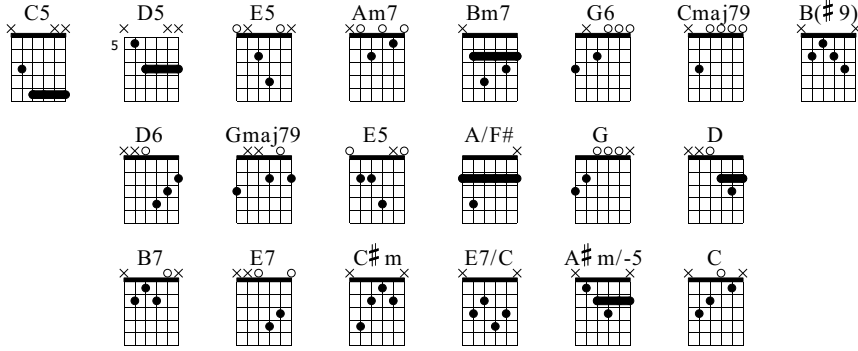

It's Probably Me

Sting & Clapton

Standard tuning

♩ = 91

Intro

E-Gt

C5

3x

Am7

Bm7

3

4x

4x

jouer la partie 2x pour solo

1.

2.

33 Gmaj7 Am7 B(#9)

TAB: 2 2 2 1 1 1 X 2 3 3 3 X X X
 0 0 0 0 0 0 2 2 2 2 2 2 X X X
 3 X X 0 2 2 2 X 2 1 2 2 2 X X X
 3 X X 0 2 2 2 X 2 1 2 2 2 X X X

36 E5 E7 E5 C#m Final Am7

TAB: 0 0 0 2 2 2 X X 1 1 1 X X X
 0 0 0 4 4 4 3 4 4 X 0 0 0 X X X
 0 0 0 0 0 0 2 2 2 X 0 0 0 X X X
 0 0 0 0 0 0 4 4 4 X 0 0 0 X X X