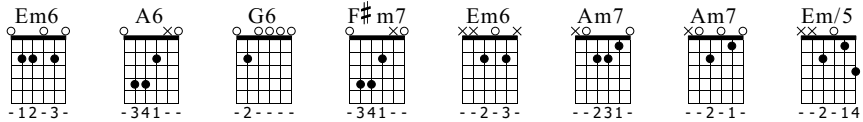

## KAUKO RÖYHKÄ TYTTÖJEN YSTÄVÄ

Standard tuning

Moderate ♩ = 114

E-Gt

Measures 1-3: Treble clef, 4/4 time. Chords: Em6, A6, G6, F#m7, Em6, Am7, Am7, Em/5. Dynamics: *p*, *<*, *<*, *<*, *<*, *<*, *<*, *<*, *<*.

Measures 4-7: Treble clef, 4/4 time. Chords: Em6, A6, G6, F#m7. Dynamics: *<*, *<*, *<*, *<*, *<*, *<*, *<*, *<*, *<*.

Measures 8-15: Treble clef, 4/4 time. Chords: Em6, Em6, A6, A6, G6, G6, F#m7. Dynamics: *pp*, *p*.

TAB

105 *f*

TAB

0-0-2-0-0-2-0-2	0-0-0-0-0-0	0-0-0-0-0-0	0-0-2-0-0-2-0-2
3-3-3-3-3			

109

TAB

0-0-0-0-0-0	0-0-2-0-0-2-0-2	0-0-0-0-0-0	0-0-0-0-0-0
3-3-3-3-3			

113

TAB

5-5-5-5-5-5-5-5-5	2-2-2-2-2-2-2-2-2	3-3-3-3-3-3-3-3-3	2-2-2-2-2-2-2-2-2
3-3-3-3-3-3-3-3-3	3-3-3-3-3-3-3-3-3	2-2-2-2-2-2-2-2-2	2-2-2-2-2-2-2-2-2

117

TAB

2-2-2-2-2-2-2-2-2	0-0-0-0-0-0-0-0-0	0-0-0-0-0-0-0-0-0
0-0-0-0-0-0-0-0-0		