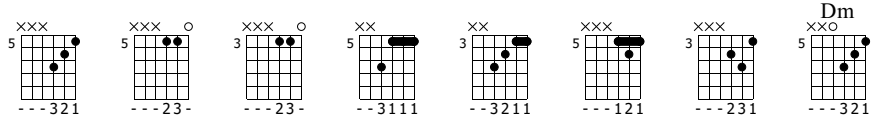

10:15 Saturday Night

the Cure

Standard tuning

♩ = 88

E-Gt

pp f

TAB

TAB