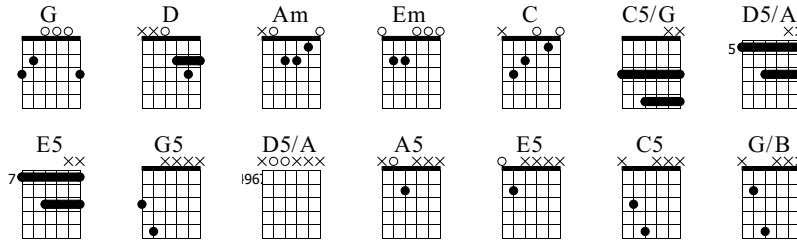

# In the Garage

Weezer

Weezer (The Blue Album)

Words & Music by Rivers Cuomo

Tune down 1/2 step

- ① = D#    ④ = C#
- ② = A#    ⑤ = G#
- ③ = F#    ⑥ = D#

Moderately Slow ♩ = 98

Voice

39

I've got an e-lect-ric guitar I play my stup-id songs

TAB 5-5-2-2-5-5-7-9 (9) 5-5-2-5-7-9 (9)

C5/G D5/A G C5/G G C5/G G

43

I writethese stup-id words and I love ever-y-one wait-ing there for me

TAB 5-5-2-5-7-9 (9) 5-(9)-(7)-(5)-(4)-(0) (0) (9)-(7)-(5)-(4)-(0) (0)

TAB 10-14-9 9-12-7-9 5-5-5 9-12-7-9 10-14-9-10-9

G5 D5/A C G/B G5 A5 G5 A5 G5

55 no one hears me sing this song in the garage in the garage Yeah!

TAB: 9-12-7-9 | 5-5-5 | 5-5 | 5-7-9 | 5-2 | 0 (12)

**Guitar Solo**

73 no one cares a 'bout my ways in the garagewhere I belong no one hears me

TAB: 9-12-7-9 | 5-5-5 | 9-12-7-9 | 10-14-9-10-9 | 9-12-7-9

C5 G/B G5 G5 D5/A A5 E5 G5 D5/A

78 sing this song in the garage I feel safe no one laughs a