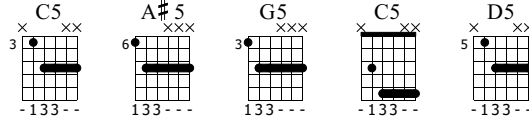

# Portrait Of Authority

Bad Religion  
Recipe For Hate

Words by Greg Graffin

Music by Bad Religion

Standard tuning

♩ = 140

E-Gt

*f*

T	12	X	10	X	8	7				12	X	10	X	8	7				12	X	10	X	8	7
A	12	X	10	X	8	7				12	X	10	X	8	7				12	X	10	X	8	7
B	10	X	8	X	6	5				10	X	8	X	6	5				10	X	8	X	6	5

C5 A#5 C5 A#5

T	12	X	10	X	8	7	7	7	5	5	5	3	5	5	5	5	5	5	5	5	5	5	5	5
A	12	X	10	X	8	7	7	7	5	5	5	3	5	5	5	5	5	5	5	5	5	5	5	5
B	10	X	8	X	6	5	5	5	3	3	3	1	3	3	3	3	3	3	3	3	3	3	3	3