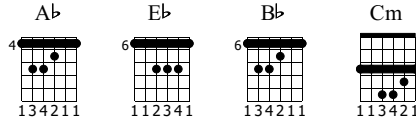

The funeral

Band of Horses

Standard tuning

Moderate ♩ = 120

S-Gt

f

TAB

5x 5x

TAB

4x 4x

TAB

12x 12x

TAB

15

4x

4x